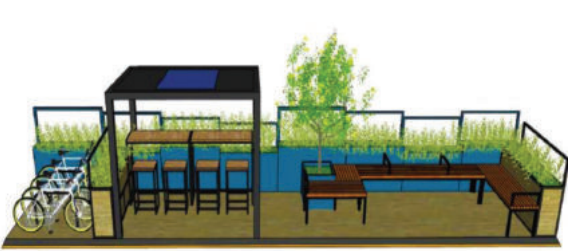

Station Parade, N14 5BJ

CONTACT LOCAL COMMUNITY GROUP:

CleanerSaferGreenerSouthgate@gmail.com

GREENER SOUTHGATE

LET'S MAKE THE TRIAL 'PARKLET' A SUCCESS

Model of "Parklet"

Enfield Green Party members and supporters, including Councillor Charith Gunawardena, recently gave the trial Southgate 'Parklet' in the town centre a tidy up and called for an integrated litter bin to be introduced.